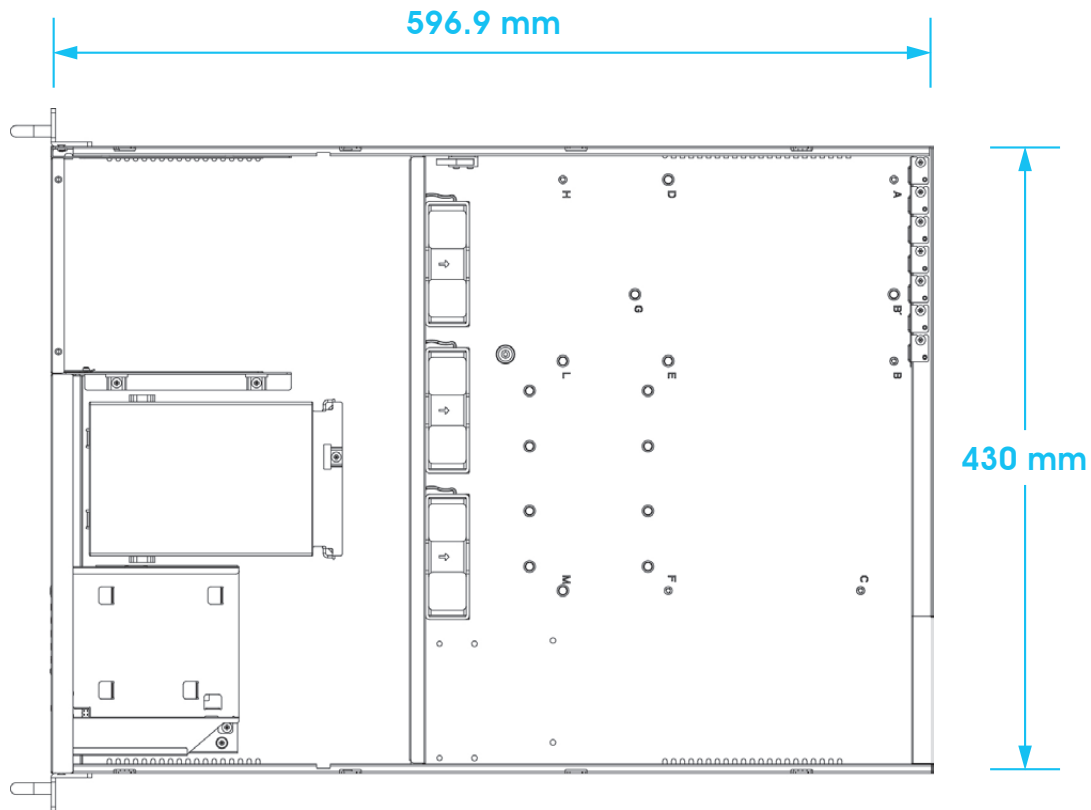

IW-R200

Open-Bay 2U Server Chassis

Features & Benefits

- Single or redundant power supply options
- Utilized 5.25" x 2 optical bays supported In Win storage kits
 - Supports low profile or riser card rear window
- Tool-less design top cover for easy maintenance

IW-R200

Open-Bay 2U Server Chassis

Front view

Rear view

Inside view

Features

- ◆ Accommodates up to external: 5.25" x 2, slim ODD x 1, slim FDD x 1, internal: 3.5" x 3

- ◆ Flexible 5.25" ODD cage for versatile storage configuration

- ◆ Supports single or redundant power supply (Watt up to 500W)

- ◆ Supports 80 x 25 mm tool-free middle fan x 3 for optimized cooling

- ◆ Intrusion switch

- ◆ Tool-free top cover

- ◆ Optional railing system

IW-R200

Open-Bay 2U Server Chassis

Dimensions (DxW)

Specifications

Standard	EIA-RS310D
M/B Form Factor	ATX (12" x 9.6"), CEB (12" x 10.5")
Dimensions (D x W x H) w/o Front Panel	596.9 x 482.6 x 88.9 mm (23.5" x 19" x 3.5")
Drive Bay	External: 5.25" x 2, Slim ODD x 1, Slim FDD x 1 Internal: 3.5" x 3
Power Supply	Supports <ul style="list-style-type: none">Form Factor: 2U Single or 2U 1+1 RedundantWatt up to 500W
Indicator	Power Status, HDD, LAN Activity LEDs
Front Control Panel	Power Switch, System Reset, USB 2.0 x 2
Chassis Security	Intrusion Switch
Cooling Fan	Supports 80 x 25 mm PWM middle fan x 3
Expansion Slot	Low Profile PCI Slot x 7 or Full Height PCI Slot x 3 (via riser card)
Material	Material: SGCC Thickness: 1.2 mm
Packaging Dimensions (D x W x H)	807 x 631 249 mm
Shipping Information	Net Weight: 7.6 kg Gross Weight: 12 kg Cubic Feet: 4.47 Container Info <ul style="list-style-type: none">Single Packing: 20': 200pcs, 40': 400pcs, 40'H: 450pcs