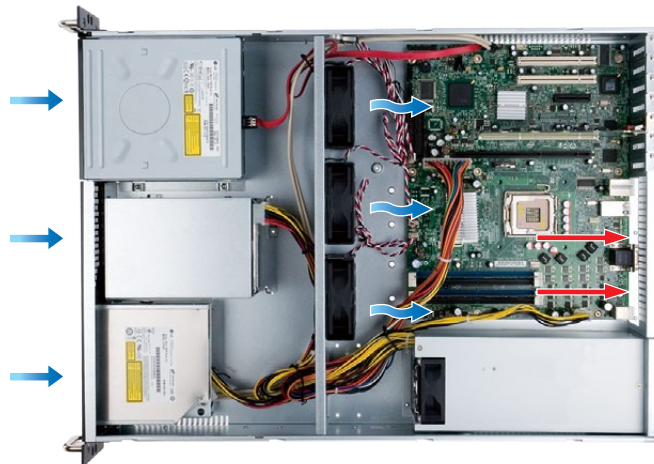

IW-R200

Open-Bay 2U Server Chassis

Features & Benefits

- Single or redundant power supply options
- Utilized 5.25" x 2 optical bays supported In Win storage kits
 - Supports low profile or riser card rear window
- Tool-less design top cover for easy maintenance

IW-R200

Open-Bay 2U Server Chassis

Front view

Rear view

Inside view

Features

- ◆ Accommodates up to external: 5.25" x 2, slim ODD x 1, slim FDD x 1, internal: 3.5" x 3

- ◆ Flexible 5.25" ODD cage for versatile storage configuration

- ◆ Supports single or redundant power supply (Watt up to 500W)

- ◆ Supports 80 x 25 mm tool-free middle fan x 3 for optimized cooling

- ◆ Intrusion switch

- ◆ Tool-free top cover

- ◆ Optional railing system

IW-R200

Open-Bay 2U Server Chassis

Dimensions (DxW)

Specifications

Standard	EIA-RS310D
M/B Form Factor	ATX (12" x 9.6"), CEB (12" x 10.5")
Dimensions (D x W x H) w/o Front Panel	596.9 x 482.6 x 88.9 mm (23.5" x 19" x 3.5")
Drive Bay	External: 5.25" x 2, Slim ODD x 1, Slim FDD x 1 Internal: 3.5" x 3
Power Supply	Supports <ul style="list-style-type: none">Form Factor: 2U Single or 2U 1+1 RedundantWatt up to 500W
Indicator	Power Status, HDD, LAN Activity LEDs
Front Control Panel	Power Switch, System Reset, USB 2.0 x 2
Chassis Security	Intrusion Switch
Cooling Fan	Supports 80 x 25 mm PWM middle fan x 3
Expansion Slot	Low Profile PCI Slot x 7 or Full Height PCI Slot x 3 (via riser card)
Material	Material: SGCC Thickness: 1.2 mm
Packaging Dimensions (D x W x H)	807 x 631 249 mm
Shipping Information	Net Weight: 7.6 kg Gross Weight: 12 kg Cubic Feet: 4.47 Container Info <ul style="list-style-type: none">Single Packing: 20': 200pcs, 40': 400pcs, 40'H: 450pcs