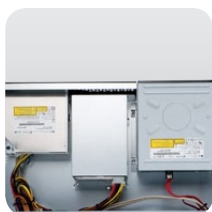

IW-R200

Open-Bay 2U Server Chassis

Front view

Rear view

Inside view

Features

- ◆ Accommodates up to external: 5.25" x 2, slim ODD x 1, slim FDD x 1, internal: 3.5" x 3

- ◆ Flexible 5.25" ODD cage for versatile storage configuration